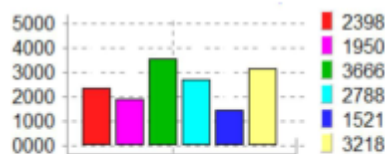

BioField Imager Examples

Quick Guide: Applications and Examples

Before: the eye can see red areas where pain is (left side upper back/neck and left side lower back) shown here as congested light/energy

COLOUR DATA CHART

Colour Frequency Data Before Reiki healing

After: the eye can see less red and more green (balance) in previously painful areas (left side upper back/neck and left side lower back).

COLOUR DATA CHART

Green (balance) cyan (balance) increased. Red can be seen to increase if scan taken immediately after healing (as this was) but then can settle to lower values.

Colour Frequency Data After Reiki healing

Before: the eye can see red areas where pain is around thumb and on congested meridians on back of hand and lower forearm shown here as congested light/energy

COLOUR DATA CHART

After: the eye can see less red and more green (balance) in previously painful areas around thumb and on back of hand and lower forearm

COLOUR DATA CHART

Green (balance) cyan (balance) increased. Red and magenta (congestion) are seen to decrease.