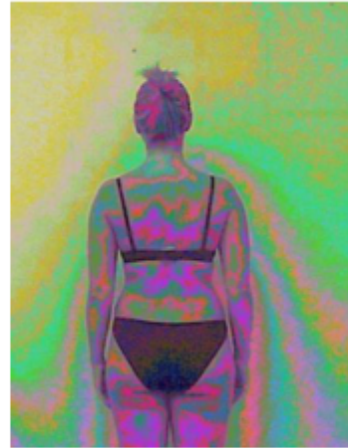

BioField Imager Examples

Quick Guide: Applications and Examples

Before: the eye can see red areas where pain is (left side upper back/neck and left side lower back) shown here as congested light/energy

COLOUR DATA CHART

Colour Frequency Data Before Reiki healing

After: the eye can see less red and more green (balance) in previously painful areas (left side upper back/neck and left side lower back).

COLOUR DATA CHART

Green (balance) cyan (balance) increased. Red can be seen to increase if scan taken immediately after healing (as this was) but then can settle to lower values.

Colour Frequency Data After Reiki healing

Before: the eye can see red areas where pain is around thumb and on congested meridians on back of hand and lower forearm shown here as congested light/energy

COLOUR DATA CHART

After: the eye can see less red and more green (balance) in previously painful areas around thumb and on back of hand and lower forearm

COLOUR DATA CHART

Green (balance) cyan (balance) increased. Red and magenta (congestion) are seen to decrease.