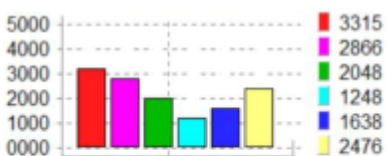

BioField Imager Examples

Quick Guide: Applications and Examples continued

Before Harmonising device applied.
Electro-magnetic field (EMF) around power point.
The eye can see a great deal of red light and an inharmonious field around the socket

COLOUR DATA CHART

Colour Frequency Data Before EMF harmoniser

With Harmonising device applied.
Now there is a great deal of green light/energy creating a more balanced field.

COLOUR DATA CHART

Green (balance) cyan (balance) increased. Red and magenta (congestion/dish armony) greatly reduced

Colour Frequency Data with EMF harmoniser

Before energy connection made between women who often work together clearing negative energy from around people and places

Colour Frequency Data Before energy connection

COLOUR DATA CHART

After connection made between women. Note increased vital/potent energy (red) to brow of woman on left and in front of throat of woman on right

Colour Frequency Data After energy connection