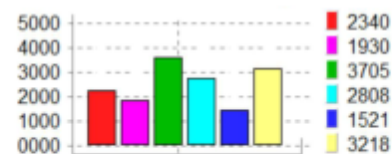

BioField Imager Examples

Quick Guide: Applications and Examples

Before: the eye can see red areas where pain is (left side upper back/neck and left side lower back) shown here as congested light/energy

COLOUR DATA CHART

Colour Frequency Data Before Reiki healing

After: the eye can see less red and more green (balance) in previously painful areas (left side upper back/neck and left side lower back).

COLOUR DATA CHART

Green (balance) cyan (balance) increased. Red can be seen to increase if scan taken immediately after healing (as this was) but then can settle to lower values.

Colour Frequency Data After Reiki healing

Before: the eye can see red areas where pain is around thumb and on congested meridians on back of hand and lower forearm shown here as congested light/energy

COLOUR DATA CHART

After: the eye can see less red and more green (balance) in previously painful areas around thumb and on back of hand and lower forearm

COLOUR DATA CHART

Green (balance) cyan (balance) increased. Red and magenta (congestion) are seen to decrease.