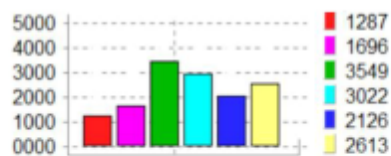

BioField Imager Examples

Quick Guide: Applications and Examples continued

Before Harmonising device applied.
Electro-magnetic field (EMF) around power point.
The eye can see a great deal of red light and an inharmonious field around the socket

COLOUR DATA CHART

Colour Frequency Data Before EMF harmoniser

With Harmonising device applied.
Now there is a great deal of green light/energy creating a more balanced field.

COLOUR DATA CHART

Green (balance) cyan (balance) increased. Red and magenta (congestion/dish armony) greatly reduced

Colour Frequency Data with EMF harmoniser

Before energy connection made between women who often work together clearing negative energy from around people and places

Colour Frequency Data Before energy connection

COLOUR DATA CHART

After connection made between women. Note increased vital/potent energy (red) to brow of woman on left and in front of throat of woman on right

Colour Frequency Data After energy connection