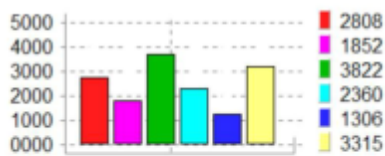

BioField Imager Examples

Quick Guide: Applications and Examples

Before: the eye can see red areas where pain is (left side upper back/neck and left side lower back) shown here as congested light/energy

COLOUR DATA CHART

Colour Frequency Data Before Reiki healing

After: the eye can see less red and more green (balance) in previously painful areas (left side upper back/neck and left side lower back).

COLOUR DATA CHART

Green (balance) cyan (balance) increased. Red can be seen to increase if scan taken immediately after healing (as this was) but then can settle to lower values.

Colour Frequency Data After Reiki healing

Before: the eye can see red areas where pain is around thumb and on congested meridians on back of hand and lower forearm shown here as congested light/energy

COLOUR DATA CHART

After: the eye can see less red and more green (balance) in previously painful areas around thumb and on back of hand and lower forearm

COLOUR DATA CHART

Green (balance) cyan (balance) increased. Red and magenta (congestion) are seen to decrease.