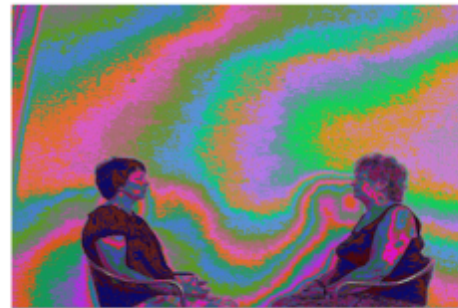

Before energy connection made between women who often work together clearing negative energy from around people and places

Colour Frequency Data Before energy connection

COLOUR DATA CHART