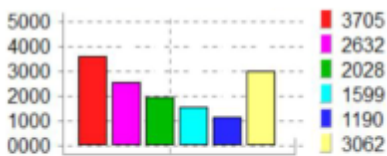

Colour Frequency Data Before EMF harmoniser