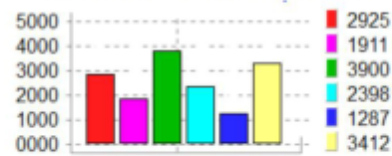

BioField Imager Examples

Quick Guide: Applications and Examples

Before: the eye can see red areas where pain is (left side upper back/neck and left side lower back) shown here as congested light/energy

COLOUR DATA CHART

Colour Frequency Data Before Reiki healing

After: the eye can see less red and more green (balance) in previously painful areas (left side upper back/neck and left side lower back).

COLOUR DATA CHART

Green (balance) cyan (balance) increased. Red can be seen to increase if scan taken immediately after healing (as this was) but then can settle to lower values.

Colour Frequency Data After Reiki healing

Before: the eye can see red areas where pain is around thumb and on congested meridians on back of hand and lower forearm shown here as congested light/energy

COLOUR DATA CHART

After: the eye can see less red and more green (balance) in previously painful areas around thumb and on back of hand and lower forearm

COLOUR DATA CHART

Green (balance) cyan (balance) increased. Red and magenta (congestion) are seen to decrease.